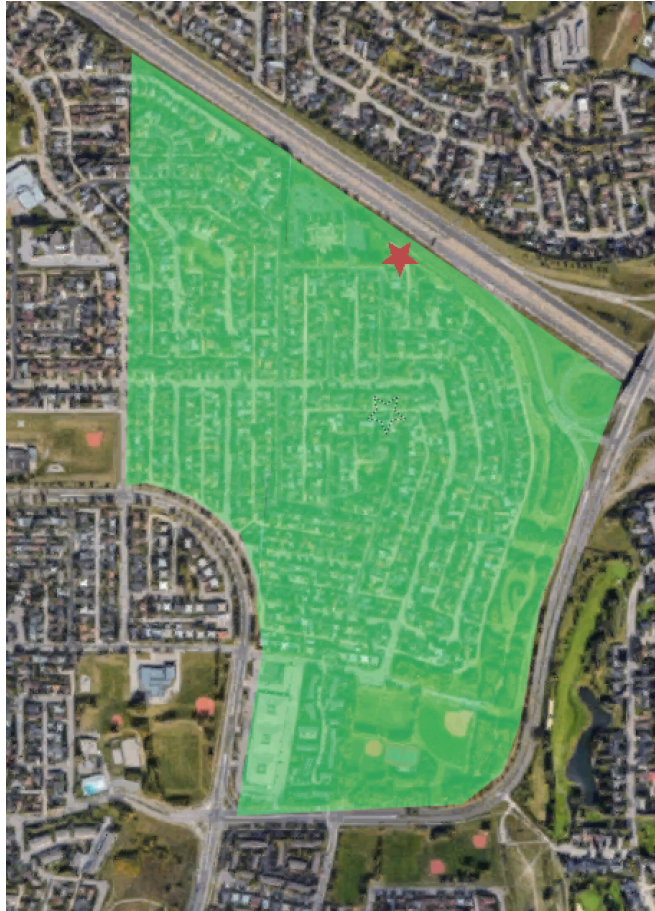

## Area 8: Silver Brook - Botanical Gardens - Clean Up

Meeting Location: Shakespeare Garden

### Area to focus

- The botanical gardens
- Regional pathway along Silver Springs Gate
- Allwest Fields (soccer and baseball fields at BGSS)
- Digger Park Playground
- Path behind the sound barrier (nobody sees the litter there, but may still end up in our waterways)

## Suggested pattern

- Start from the top of the garden and go down with focusing on the west side until the Allwest fields. Then go back up focusing on the east side and the pathway along Silver Springs Gate and the path on the other side of the sound barrier if you feel like it.
- Go to Digger Park.