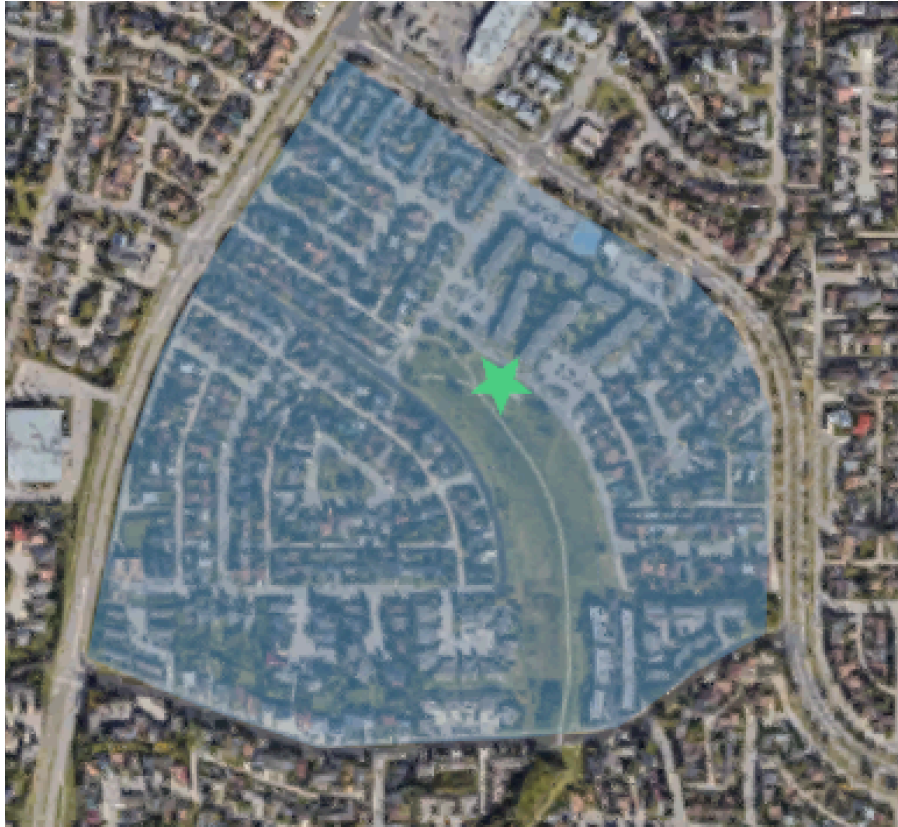

Area 6: Silvercreek - Clean Up

Meeting Location: Silver Creek Park Playground

Area to focus

- Silvercreek Park Playground
- Silvercreek Park and regional pathway
- Regional pathway along Nose Hill Dr.
- Silvercreek Green

Suggested pattern

- Start cleaning up the upper part (including playground)
- Send someone to Silvercreek Green.
- Go down the ravine while splitting in two group to go down the bark on each side of the ravine.

- Go west along Silver Springs Rd then go up the regional pathway until Silver Springs Boulevard and come back to the playground